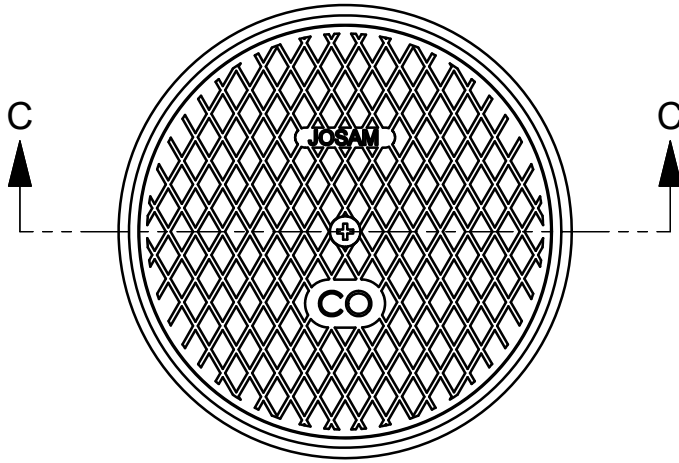

SPECIFICATION:

55000-CFC SERIES CLEANOUT WITH CARPET CLAMP AND RIM IN NIKALOY FINISH.

SEE 55000 SUBMITTAL FOR OTHER CLEANOUT DETAILS.

**CLEANOUT
CARPET CLAMP**

SERIES **55000-CFC**

TYPE	DIA. "A"
55002 thru 55005-Z	7-1/16
55004-X & 55006-Z	8-15/16

WARNING: Cancer and Reproductive Harm - www.P65Warnings.ca.gov

DATE OF LAST CHANGE: 05/23/18

DIMENSIONS ARE SUBJECT TO MANUFACTURERS TOLERANCES AND CHANGE WITHOUT NOTICE. WE CAN ASSUME NO RESPONSIBILITY FOR USE OF SUPERSEDED OR VOID DATA.