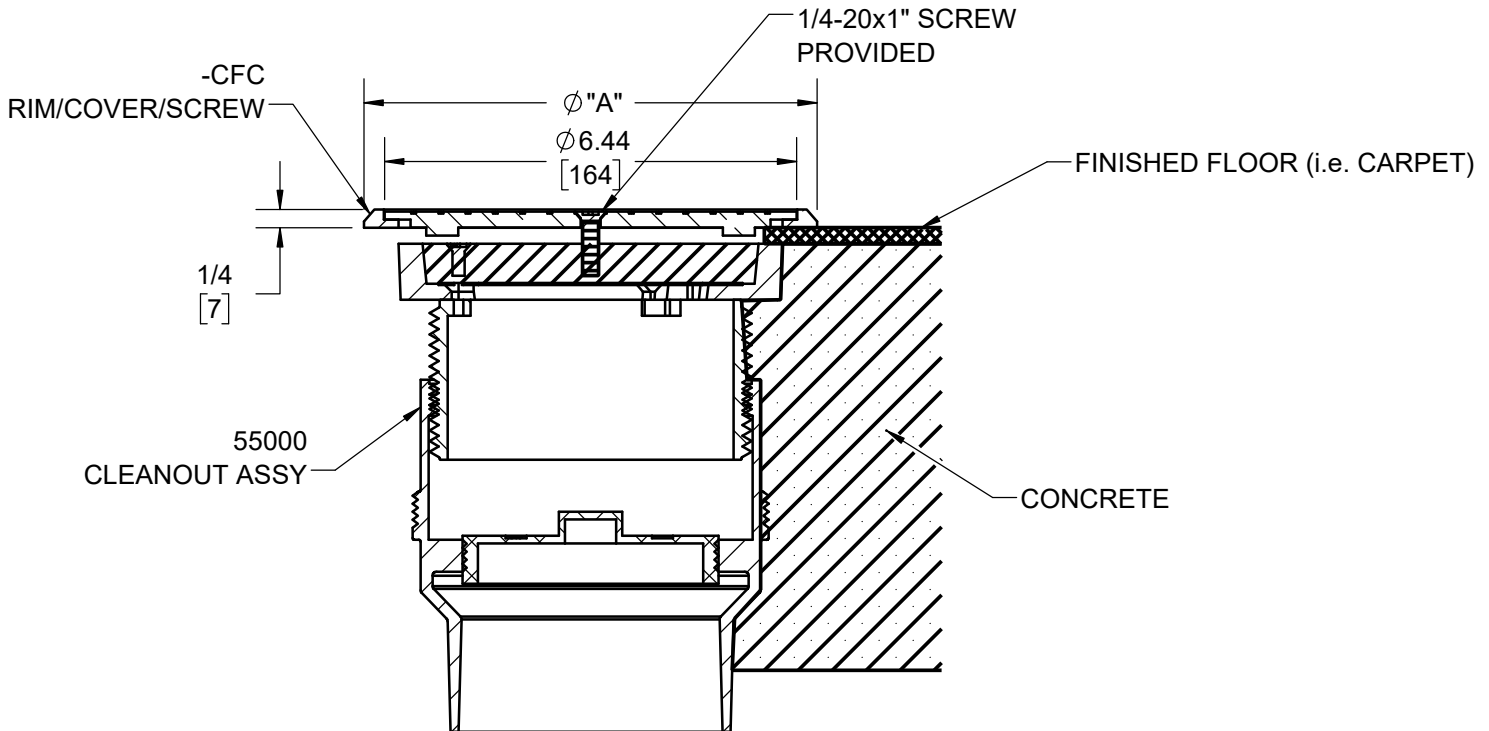

SPECIFICATION:

55000-CFC SERIES CLEANOUT WITH CARPET CLAMP AND RIM IN NIKALOY FINISH.

SEE 55000 SUBMITTAL FOR OTHER CLEANOUT DETAILS.

**CLEANOUT
CARPET CLAMP**

SERIES **55000-CFC**

TYPE	DIA. "A"
55002 thru 55005-Z	7-1/16
55004-X & 55006-Z	8-15/16

WARNING: Cancer and Reproductive Harm - www.P65Warnings.ca.gov

DATE OF LAST CHANGE: 05/23/18

DIMENSIONS ARE SUBJECT TO MANUFACTURERS TOLERANCES AND CHANGE WITHOUT NOTICE. WE CAN ASSUME NO RESPONSIBILITY FOR USE OF SUPERSEDED OR VOID DATA.